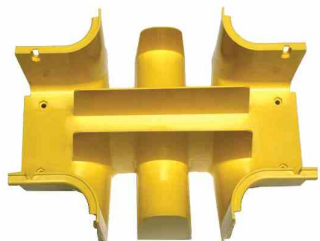

# FGS-MDSP-2B-IMP

---

## FiberGuide® Dual Drop Downspout with divider, 4 in x 6 in, yellow

- FiberGuide products are designed and manufactured to ensure total off-frame fiber cable protection
- FiberGuide maintains a minimum bend radius throughout the entire system, regardless the system size
- FiberGuide is an optical raceway system for central office, mobile switching center and data center applications
- Engineers and installers can benefit from the large suite of available FiberGuide design tools

## Dimensions

<b>System Dimensions</b>	150 mm x 100 mm   6 in x 4 in
--------------------------	-------------------------------